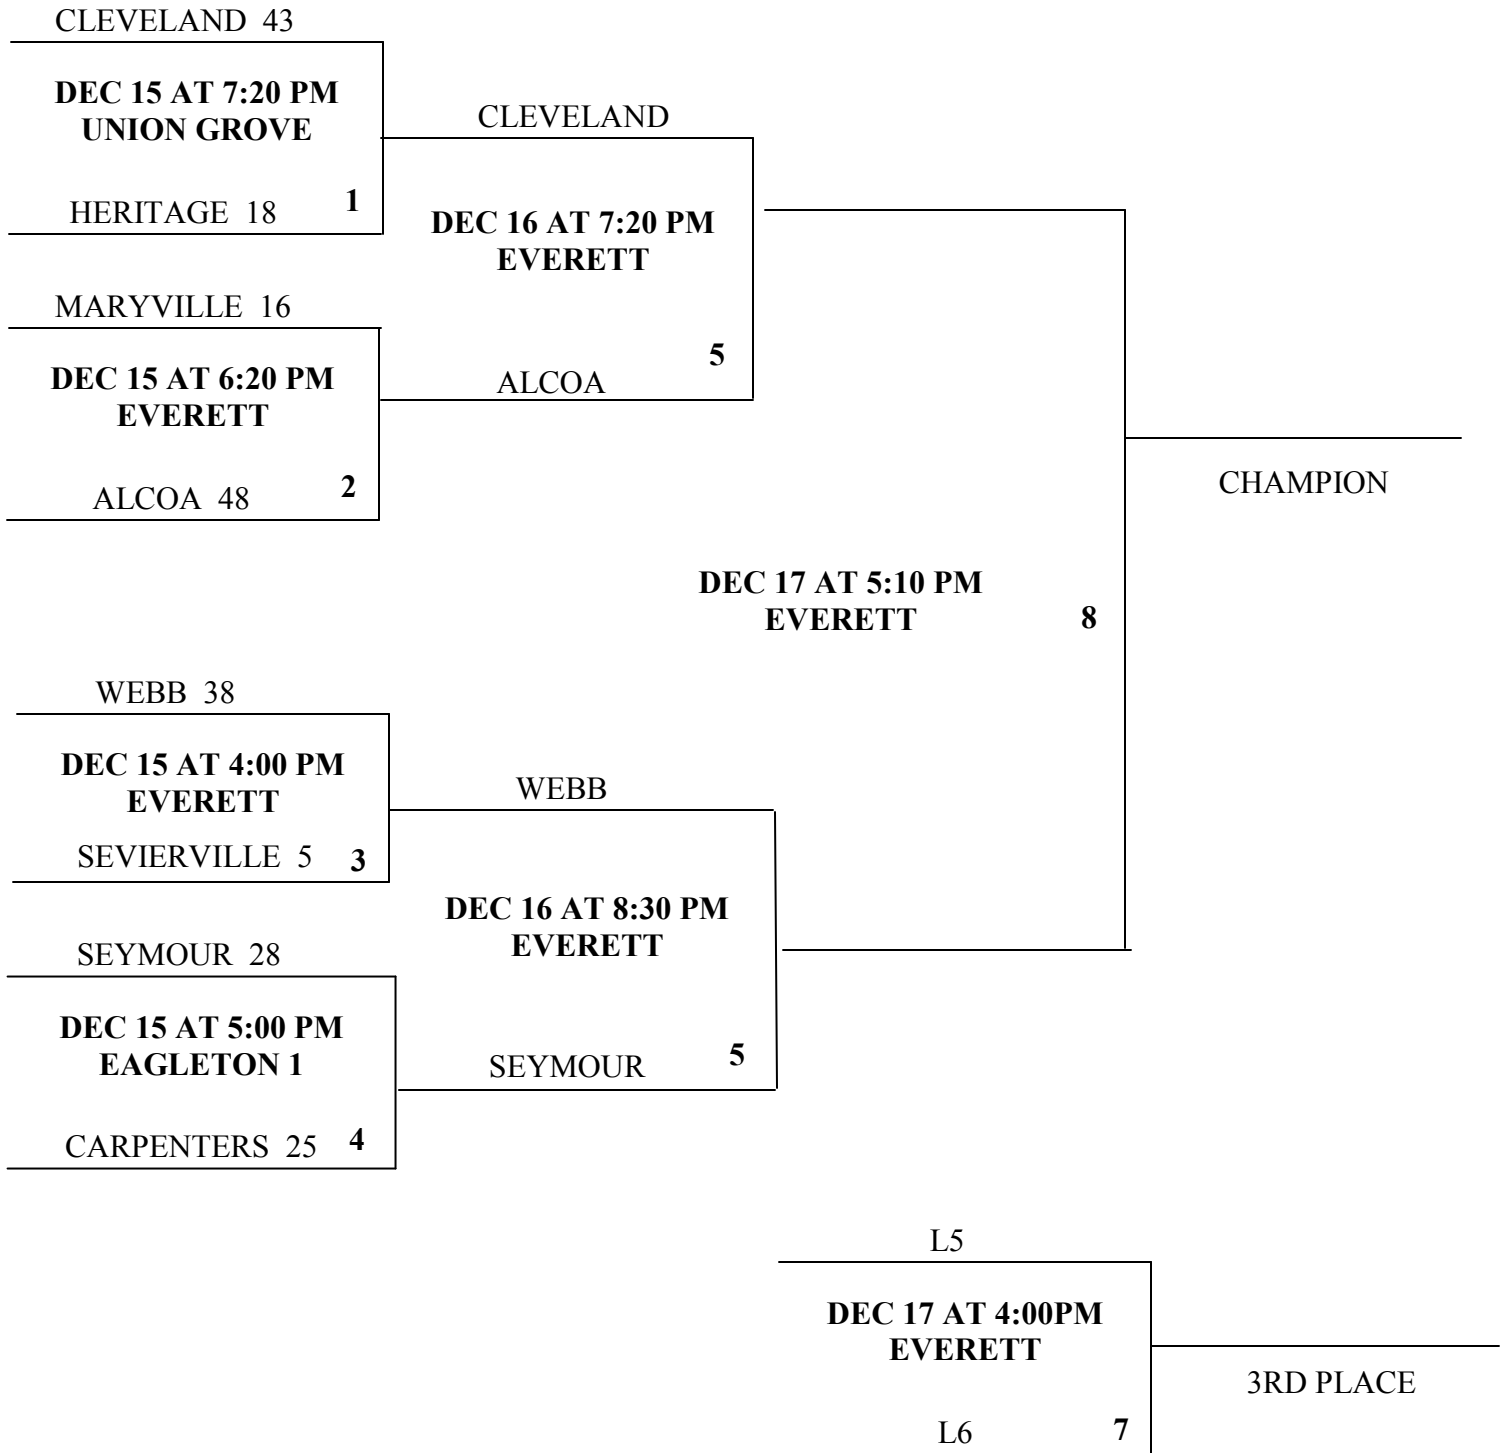

# 2011 East TN Sports Christmas Classic

## Girls' Gold Division

\*TOP TEAM IN EACH BRACKET IS DESIGNATED HOME TEAM AND MUST WEAR WHITE UNLESS OTHERWISE INSTRUCTED.

\*AWARDS WILL BE PRESENTED AT THE CONCLUSION OF THE CHAMPIONSHIP GAME.