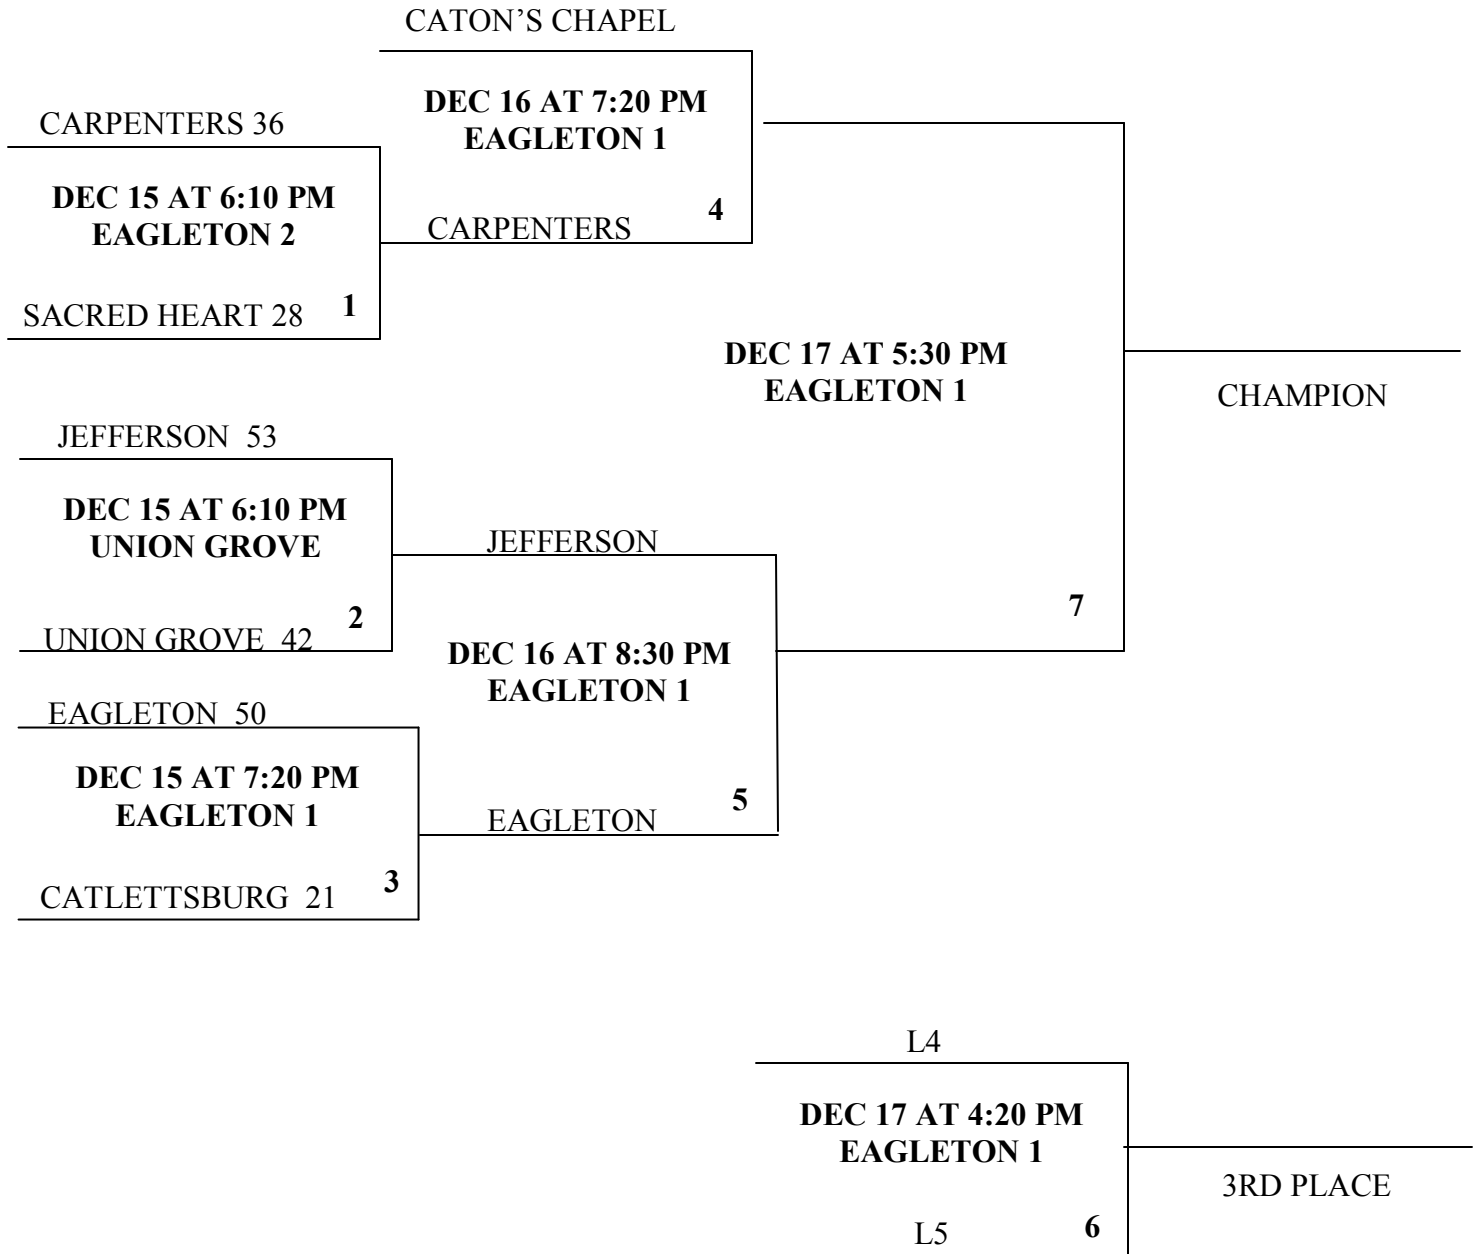

2011 East TN Sports Christmas Classic

Boys' Silver Division

*TOP TEAM IN EACH BRACKET IS DESIGNATED HOME TEAM AND MUST WEAR WHITE UNLESS OTHERWISE INSTRUCTED.