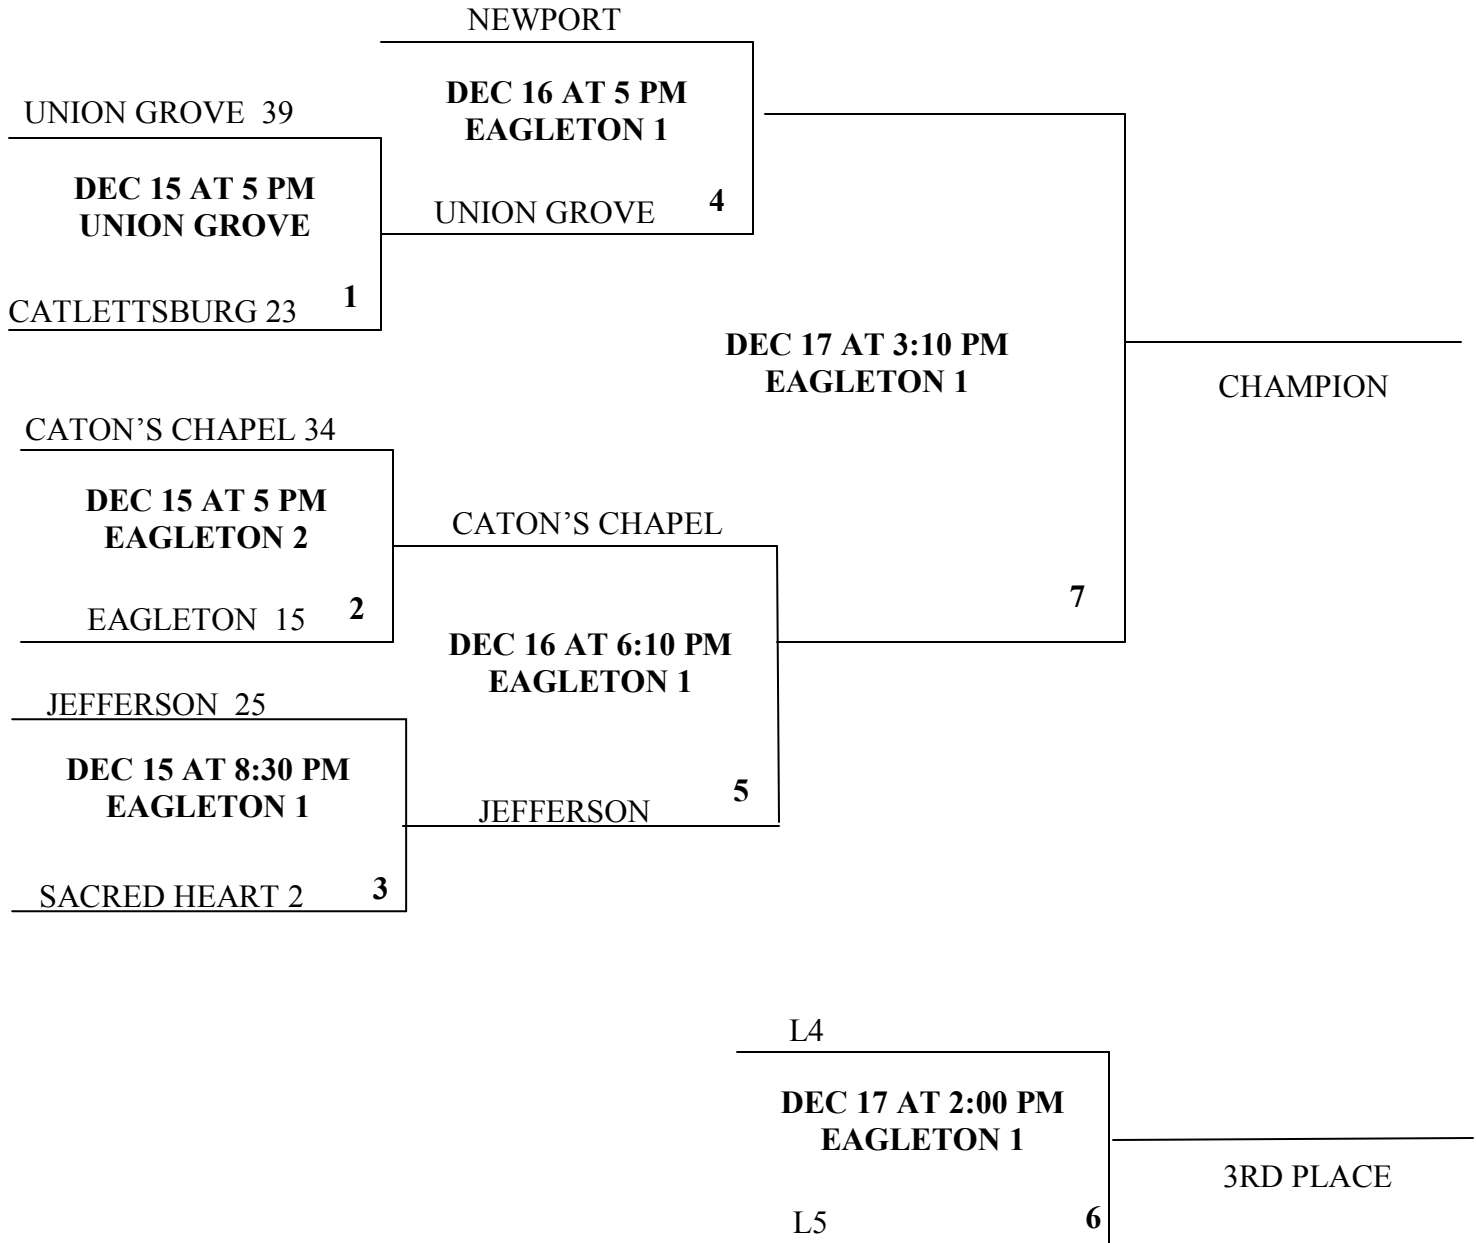

# 2011 East TN Sports Christmas Classic

## Girls' Silver Division

\*TOP TEAM IN EACH BRACKET IS DESIGNATED HOME TEAM AND MUST WEAR WHITE UNLESS OTHERWISE INSTRUCTED.

\*AWARDS WILL BE PRESENTED AT THE CONCLUSION OF THE CHAMPIONSHIP GAME.